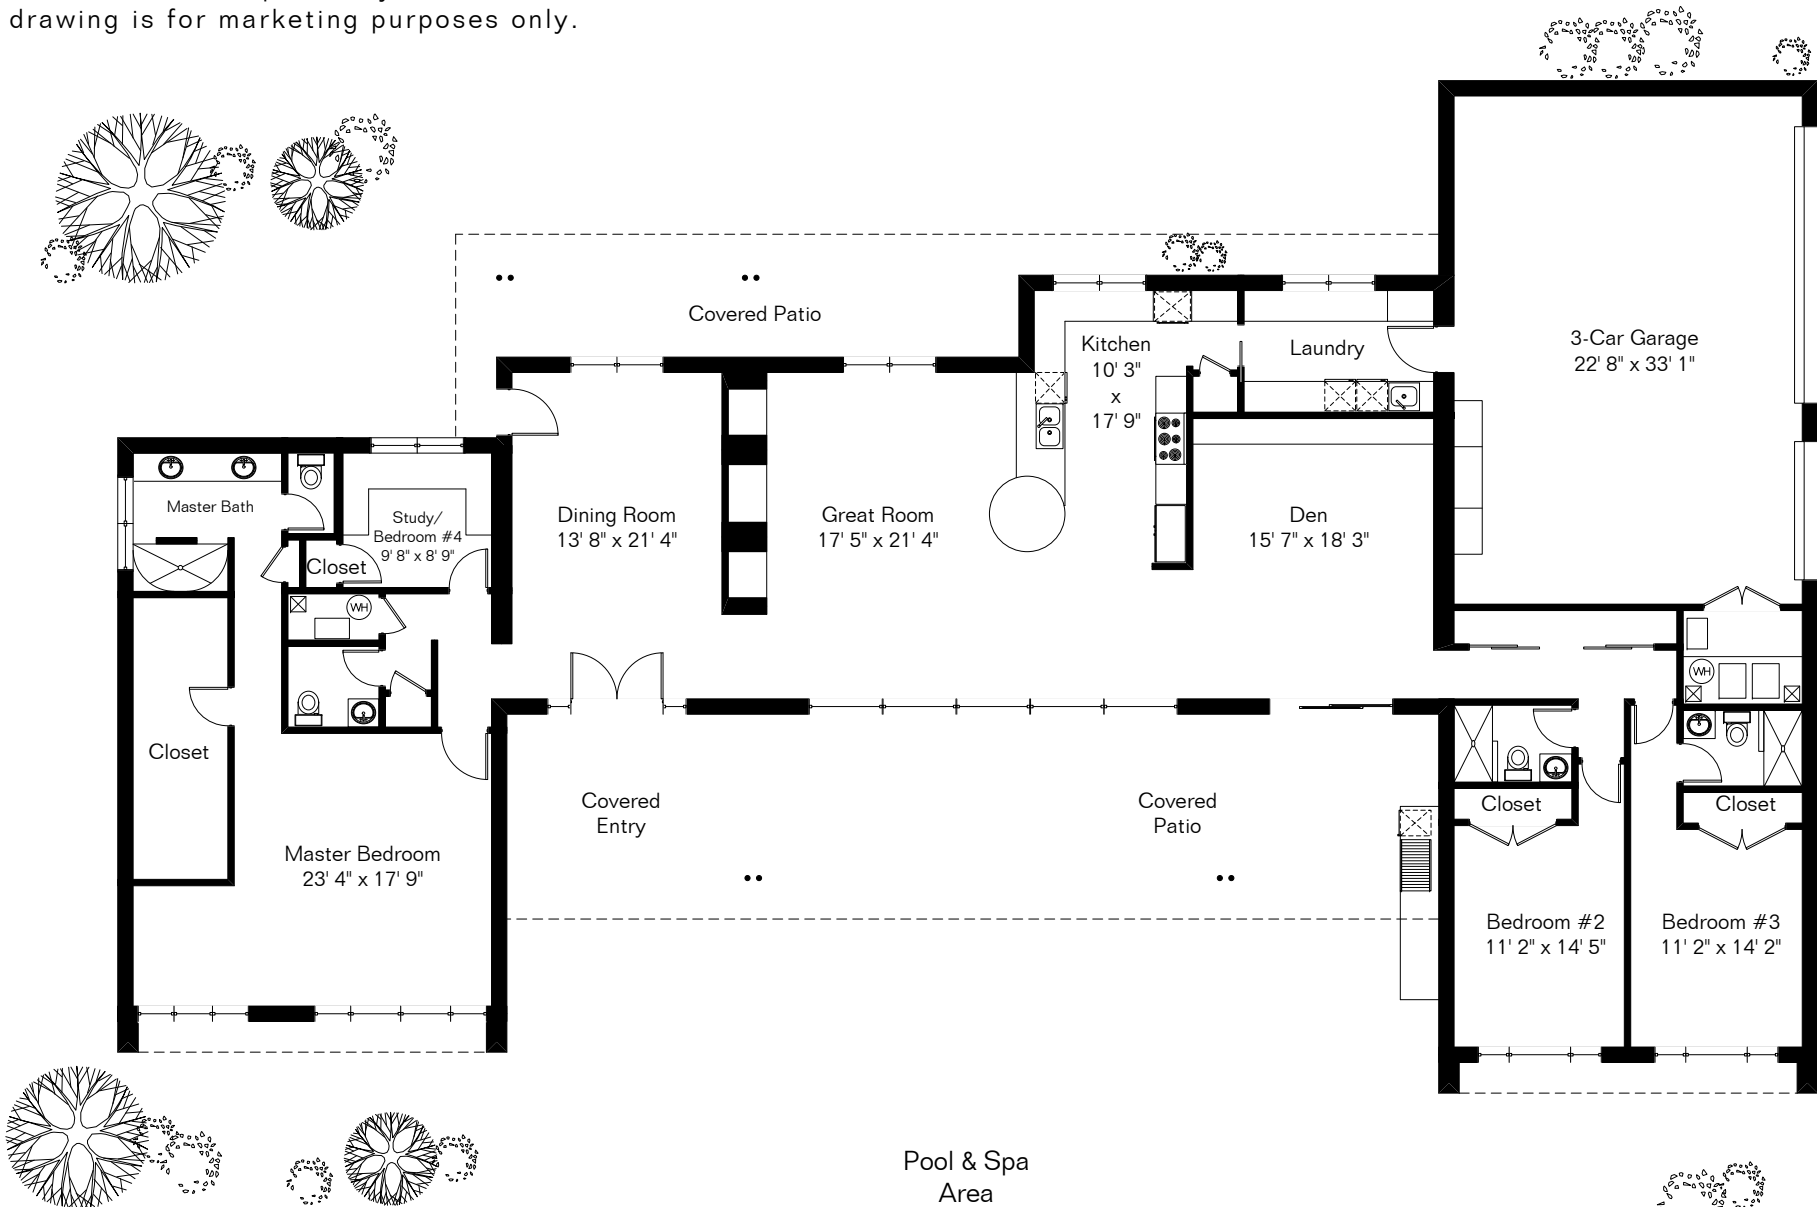

The square footages and room size information are deemed to be reliable but are not guaranteed and should be independently verified. This drawing is for marketing purposes only.

# 1308 E Desert Garden Dr

Site Visit September 2020

0 ft. 6 ft. 10 ft. 20 ft.

Copyright 2020 Floor Plans First! LLC  
All Rights Reserved.

Living Area 3,223 Sq Ft  
Garage 876 Sq Ft

Floor Plans First!  
See the Floor Plan First™  
FloorPlansFirst.com™  
(520) 881-1500